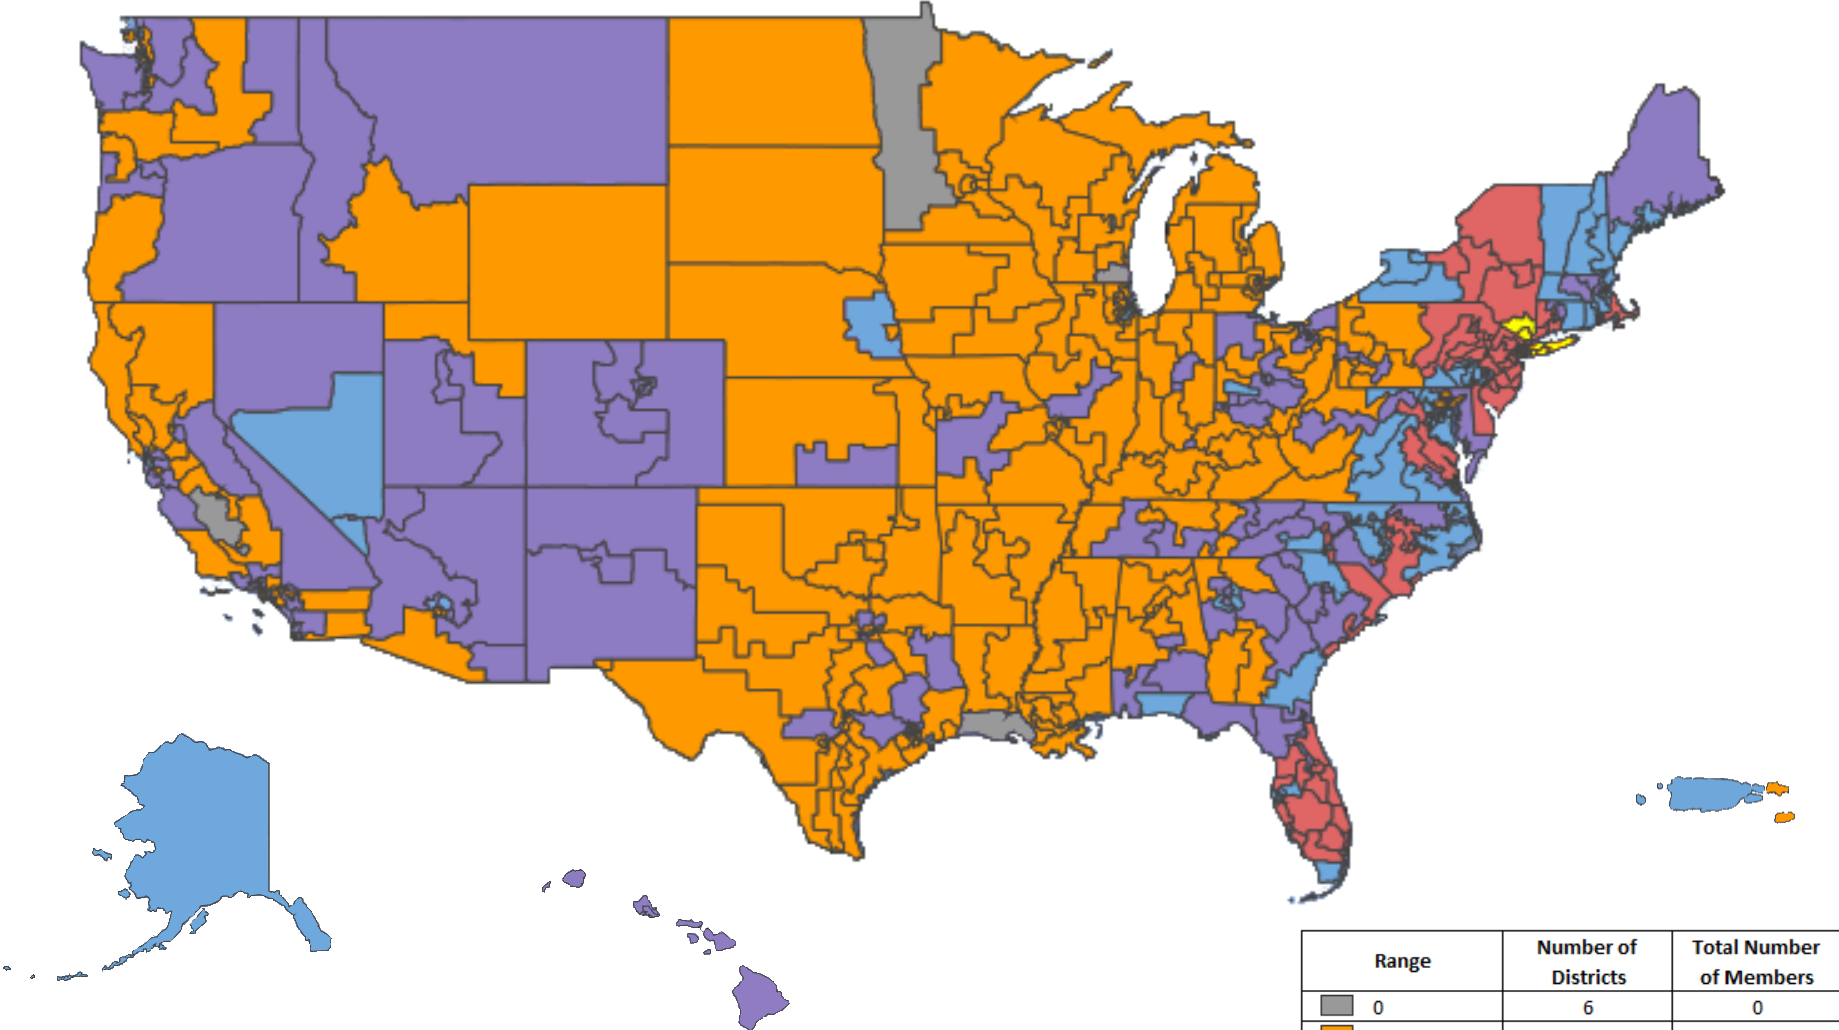

World Trade Center Health Program Total Member Population by 113th Congressional District August 2014

Range	Number of Districts	Total Number of Members
0	6	0
1 to 9	187	926
10 to 24	121	1,848
25 to 49	56	1,834
50 to 999	51	9,054
1,000 to 7,000	18	50,022